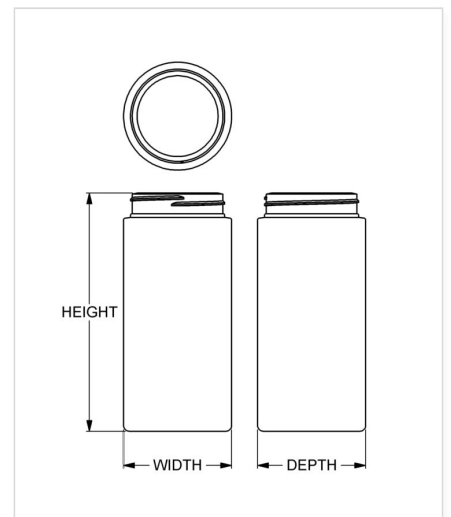

Item: 500 cc Wide-Mouth Cylinder
Family: Browse Cylinder

Specifications

- | | |
|---------------------------------------|---|
| • Capacity 500 ml/cc / 16.9 oz | • Height 157.23 mm / 6.190 in |
| • Mold # 0396 | • Width 71.22 mm / 2.804 in |
| • Finish 63 mm | • Depth 71.22 mm / 2.804 in |
| • Finish Code NA | • Overflow 553 ml/cc / 18.7 oz |
| • Weight 48.0 g / 1.69 oz | • Max. Bead Diameter 62.31 mm / 2.453 in |
| • Other Weights No | • Material Options HDPE |

Compatible closures & fitments

63 mm Continuous
Thread Ribbed Side
Smooth Top