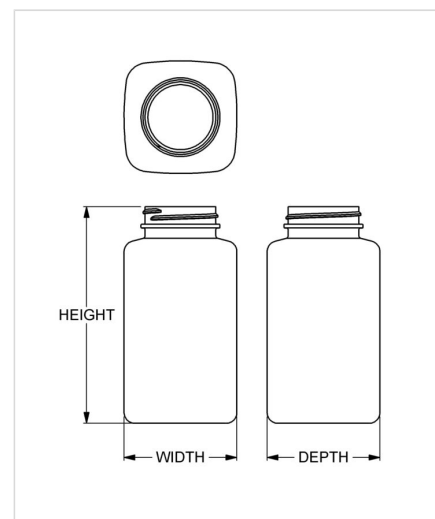

**Item:** 400 cc Wide-Mouth Square

**Family:** Browse Square

## Specifications

- |                                       |   |
|---------------------------------------|---|
| • <b>Capacity</b> 400 ml/cc / 13.5 oz | • <b>Height</b> 127.00 mm / 5.000 in            |
| • <b>Mold #</b> 0275                  | • <b>Width</b> 66.04 mm / 2.600 in              |
| • <b>Finish</b> 45-400                | • <b>Depth</b> 66.04 mm / 2.600 in              |
| • <b>Finish Code</b> K1               | • <b>Overflow</b> 426 ml/cc / 14.4 oz           |
| • <b>Weight</b> 40.0 g / 1.41 oz      | • <b>Max. Bead Diameter</b> 46.20 mm / 1.819 in |
| • <b>Other Weights</b> No             | • <b>Material Options</b> PET                   |

## Compatible closures & fitments

45 mm Continuous  
Thread Ribbed Side  
Smooth Top

45 mm Continuous  
Thread Smooth Side  
Smooth Top

45 mm SecuRx®  
GripMax™ Text Top  
CRC

45 mm SecuRx®  
Ribbed Side Text Top  
CRC

45 mm THUMBLE-  
EZY® Dispensing Top  
with Raised Ring