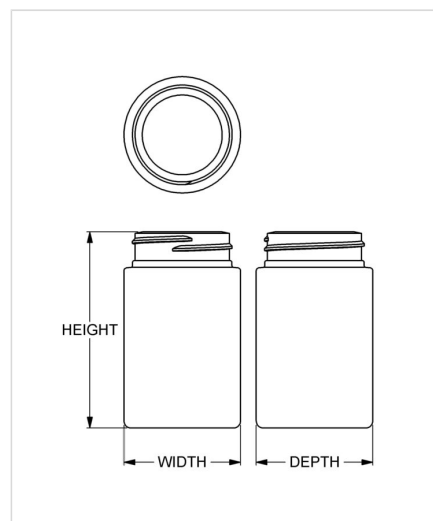

## Specifications

- |                                      |                                                 |
|--------------------------------------|-------------------------------------------------|
| • <b>Capacity</b> 120 ml/cc / 4.1 oz | • <b>Height</b> 86.33 mm / 3.399 in             |
| • <b>Mold #</b> 0394                 | • <b>Width</b> 51.18 mm / 2.015 in              |
| • <b>Finish</b> 45 mm                | • <b>Depth</b> 51.18 mm / 2.015 in              |
| • <b>Finish Code</b> KA              | • <b>Overflow</b> 144 ml/cc / 4.9 oz            |
| • <b>Weight</b> 20.0 g / 0.71 oz     | • <b>Max. Bead Diameter</b> 44.04 mm / 1.734 in |
| • <b>Other Weights</b> No            | • <b>Material Options</b> HDPE                  |

## Compatible closures & fitments

45 mm Continuous  
Thread Ribbed Side  
Smooth Top

45 mm Continuous  
Thread Smooth Side  
Smooth Top

45 mm GripMax™ Text  
Top CRC

45 mm SecuRx®  
Ribbed Side Text Top  
CRC

45 mm THUMBLE-  
EZY® Dispensing Top  
with Raised Ring