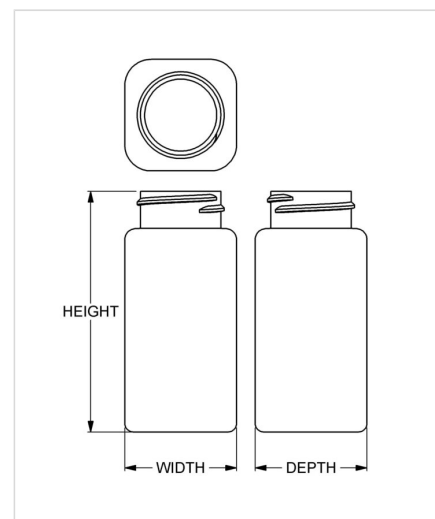

Item: 110 cc Wide-Mouth Square

Family: Browse Square

Specifications

- | | |
|--------------------------------------|--------------------------------------|
| • Capacity 110 ml/cc / 3.7 oz | • Height 88.27 mm / 3.475 in |
| • Mold # 0386 | • Width 40.89 mm / 1.610 in |
| • Finish 33 mm | • Depth 40.89 mm / 1.610 in |
| • Finish Code HA | • Overflow 108 ml/cc / 3.7 oz |
| • Weight 17.0 g / 0.60 oz | • Max. Bead Diameter N/A |
| • Other Weights No | • Material Options HDPE |

Compatible closures & fitments

33 mm Continuous
Thread Ribbed Side
Smooth Top

33 mm Continuous
Thread Smooth Side
Smooth Top

33 mm SecuRx®
Ribbed Side Text Top
CRC