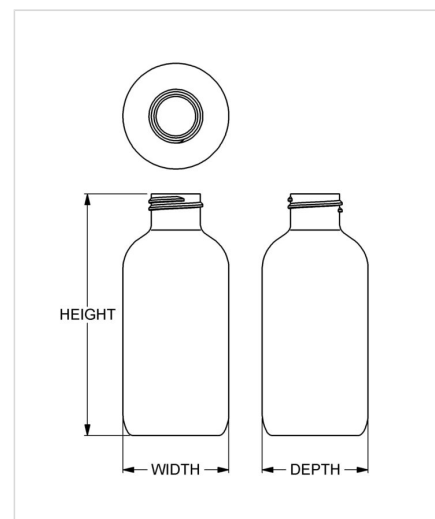

Item: 100 ml Boston Round

Family: Browse Round

Specifications

- | | |
|--------------------------------------|--------------------------------------|
| • Capacity 100 ml/cc / 3.4 oz | • Height 106.35 mm / 4.187 in |
| • Mold # 0332 | • Width 46.51 mm / 1.831 in |
| • Finish 24 mm | • Depth 46.51 mm / 1.831 in |
| • Finish Code FA | • Overflow 137 ml/cc / 4.6 oz |
| • Weight 14.6 g / 0.51 oz | • Max. Bead Diameter N/A |
| • Other Weights No | • Material Options LDPE |

Compatible closures & fitments

24 mm SecuRx®
Ribbed Side Text Top
CRC